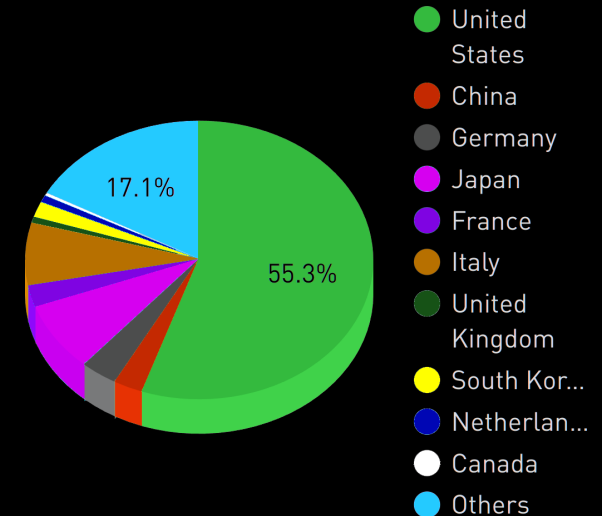

Quantum @

Dies @

New Top500 @

Countries Performance Share

- El Capitan @ Lawrence Livermore National Laboratory is new #1
- HPE Cray EX255a using 11,039,616 cores using AMD 24-core EPYC + MI300A
- HPL performance is 1.742 Exaflop/s with 2.79 theoretical peak, using ~35MW power
- Frontier's 8,699,904 cores with HPL 1.353 Exaflop/s is now #2